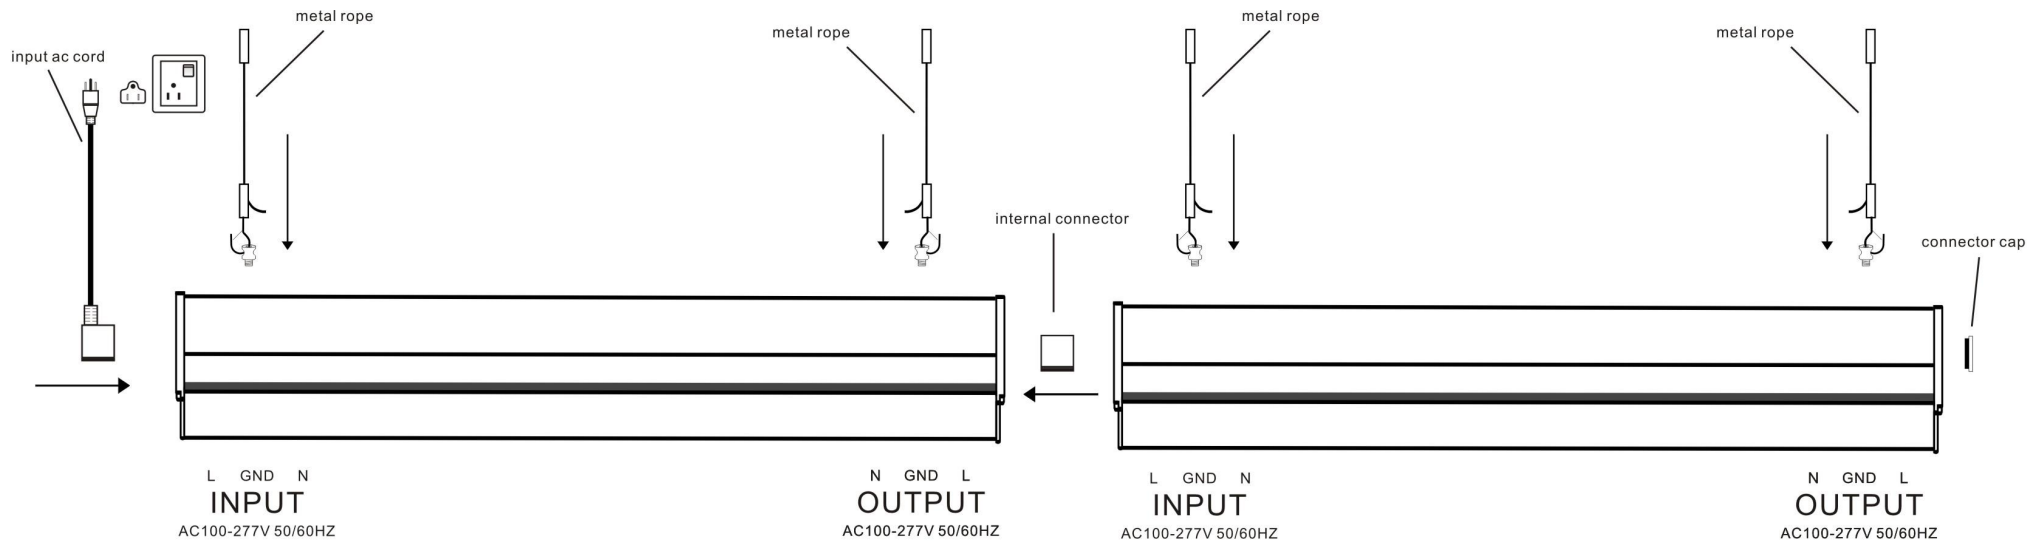

Installing Manual

Cautions:

1. The installation has to be processed by professional electricians only.
2. Please make sure the main power was cut off before installation or maintenance.
3. This fixture lamp was designed for indoor usages only.
4. Maximum 12 pieces fixtures were allowed to be connected internal together.
5. Do not make any modification to this fixture lamp without manufacturer's instruction.
6. Please contact the manufacturer or your local distributors if you need any help with the installation or maintenance.